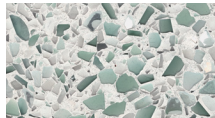

Floating Blue

Palladian Gray

GLOSS FINISH

Amethystos

Aqua Current

Bistro Green

Bretagne Blue

Charisma Blue

Chivalry Blue

Classic Black

Cobalt Sky

Cool Titanium

Cubist Clear

Emerald Coast

Fair Pearl

Floating Blue