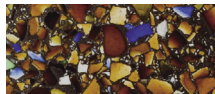

PATINA FINISH

Bistro Green

Charisma Blue

Cobalt Sky

Ruby Red

LIMITED EDITION

SEA PEARL FINISH

Cobalt Sky