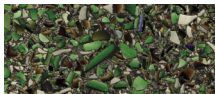

PATINA FINISH

Bistro Green

Charisma Blue

Cobalt Sky

Ruby Red

LIMITED EDITION

SEA PEARL FINISH

Cobalt Sky