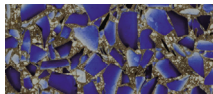

PATINA FINISH

Bistro Green

Charisma Blue

Cobalt Sky

Ruby Red

LIMITED EDITION

SEA PEARL FINISH

Cobalt Sky

Floating Blue

Palladian Gray

GLOSS FINISH

Amethystos

Aqua Current

Bistro Green

Bretagne Blue

Charisma Blue