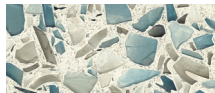

PATINA FINISH

Bistro Green

Charisma Blue

Cobalt Sky

Ruby Red

LIMITED EDITION

SEA PEARL FINISH

Cobalt Sky

Floating Blue

Palladian Gray

GLOSS FINISH

Amethystos

Aqua Current

Bistro Green

Bretagne Blue

Charisma Blue

Chivalry Blue

Classic Black

Cobalt Sky

Cool Titanium

Cubist Clear

Emerald Coast

Fair Pearl

Floating Blue