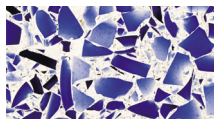

Floating Blue

Palladian Gray

GLOSS FINISH

Amethystos

Aqua Current

Bistro Green

Bretagne Blue

Charisma Blue

Chivalry Blue

Classic Black

Cobalt Sky

Cool Titanium

Cubist Clear

Emerald Coast

Fair Pearl

Floating Blue