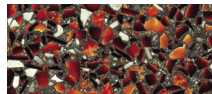

PATINA FINISH

Bistro Green

Charisma Blue

Cobalt Sky

Ruby Red

LIMITED EDITION

SEA PEARL FINISH

Cobalt Sky

Floating Blue

Palladian Gray

GLOSS FINISH

Amethystos

Aqua Current

Bistro Green

Bretagne Blue

Charisma Blue

Chivalry Blue

Classic Black

Cobalt Sky

Cool Titanium

Cubist Clear

Emerald Coast

Fair Pearl

Floating Blue