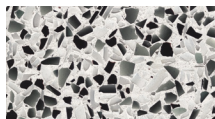

Floating Blue

Palladian Gray

GLOSS FINISH

Amethystos

Aqua Current

Bistro Green

Bretagne Blue

Charisma Blue

Chivalry Blue

Classic Black

Cobalt Sky

Cool Titanium

Cubist Clear

Emerald Coast

Fair Pearl

Floating Blue