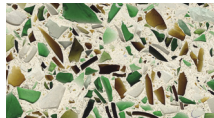

PATINA FINISH

Bistro Green

Charisma Blue

Cobalt Sky

Ruby Red

LIMITED EDITION

SEA PEARL FINISH

Cobalt Sky

Floating Blue

Palladian Gray

GLOSS FINISH

Amethystos

Aqua Current

Bistro Green

Bretagne Blue

Charisma Blue

Chivalry Blue

Classic Black

Cobalt Sky

Cool Titanium

Cubist Clear

Emerald Coast

Fair Pearl

Floating Blue