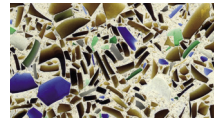

PATINA FINISH

Bistro Green

Charisma Blue

Cobalt Sky

Ruby Red

LIMITED EDITION

SEA PEARL FINISH

Cobalt Sky

Floating Blue

Palladian Gray

GLOSS FINISH

Amethystos

Aqua Current

Bistro Green

Bretagne Blue

Charisma Blue

Chivalry Blue

Classic Black

Cobalt Sky

Cool Titanium

Cubist Clear

Emerald Coast

Fair Pearl

Floating Blue