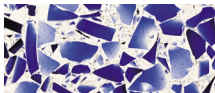

PATINA FINISH

Bistro Green

Charisma Blue

Cobalt Sky

Ruby Red

LIMITED EDITION

SEA PEARL FINISH

Cobalt Sky

Floating Blue

Palladian Gray

GLOSS FINISH

Amethystos

Aqua Current

Bistro Green

Bretagne Blue

Charisma Blue

Chivalry Blue

Classic Black

Cobalt Sky

Cool Titanium

Cubist Clear

Emerald Coast

Fair Pearl

Floating Blue