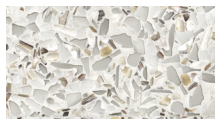

Floating Blue

Palladian Gray

GLOSS FINISH

Amethystos

Aqua Current

Bistro Green

Bretagne Blue

Charisma Blue

Chivalry Blue

Classic Black

Cobalt Sky

Cool Titanium

Cubist Clear

Emerald Coast

Fair Pearl

Floating Blue