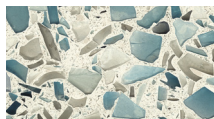

Floating Blue

Palladian Gray

GLOSS FINISH

Amethystos

Aqua Current

Bistro Green

Bretagne Blue

Charisma Blue

Chivalry Blue

Classic Black

Cobalt Sky

Cool Titanium

Cubist Clear

Emerald Coast

Fair Pearl

Floating Blue