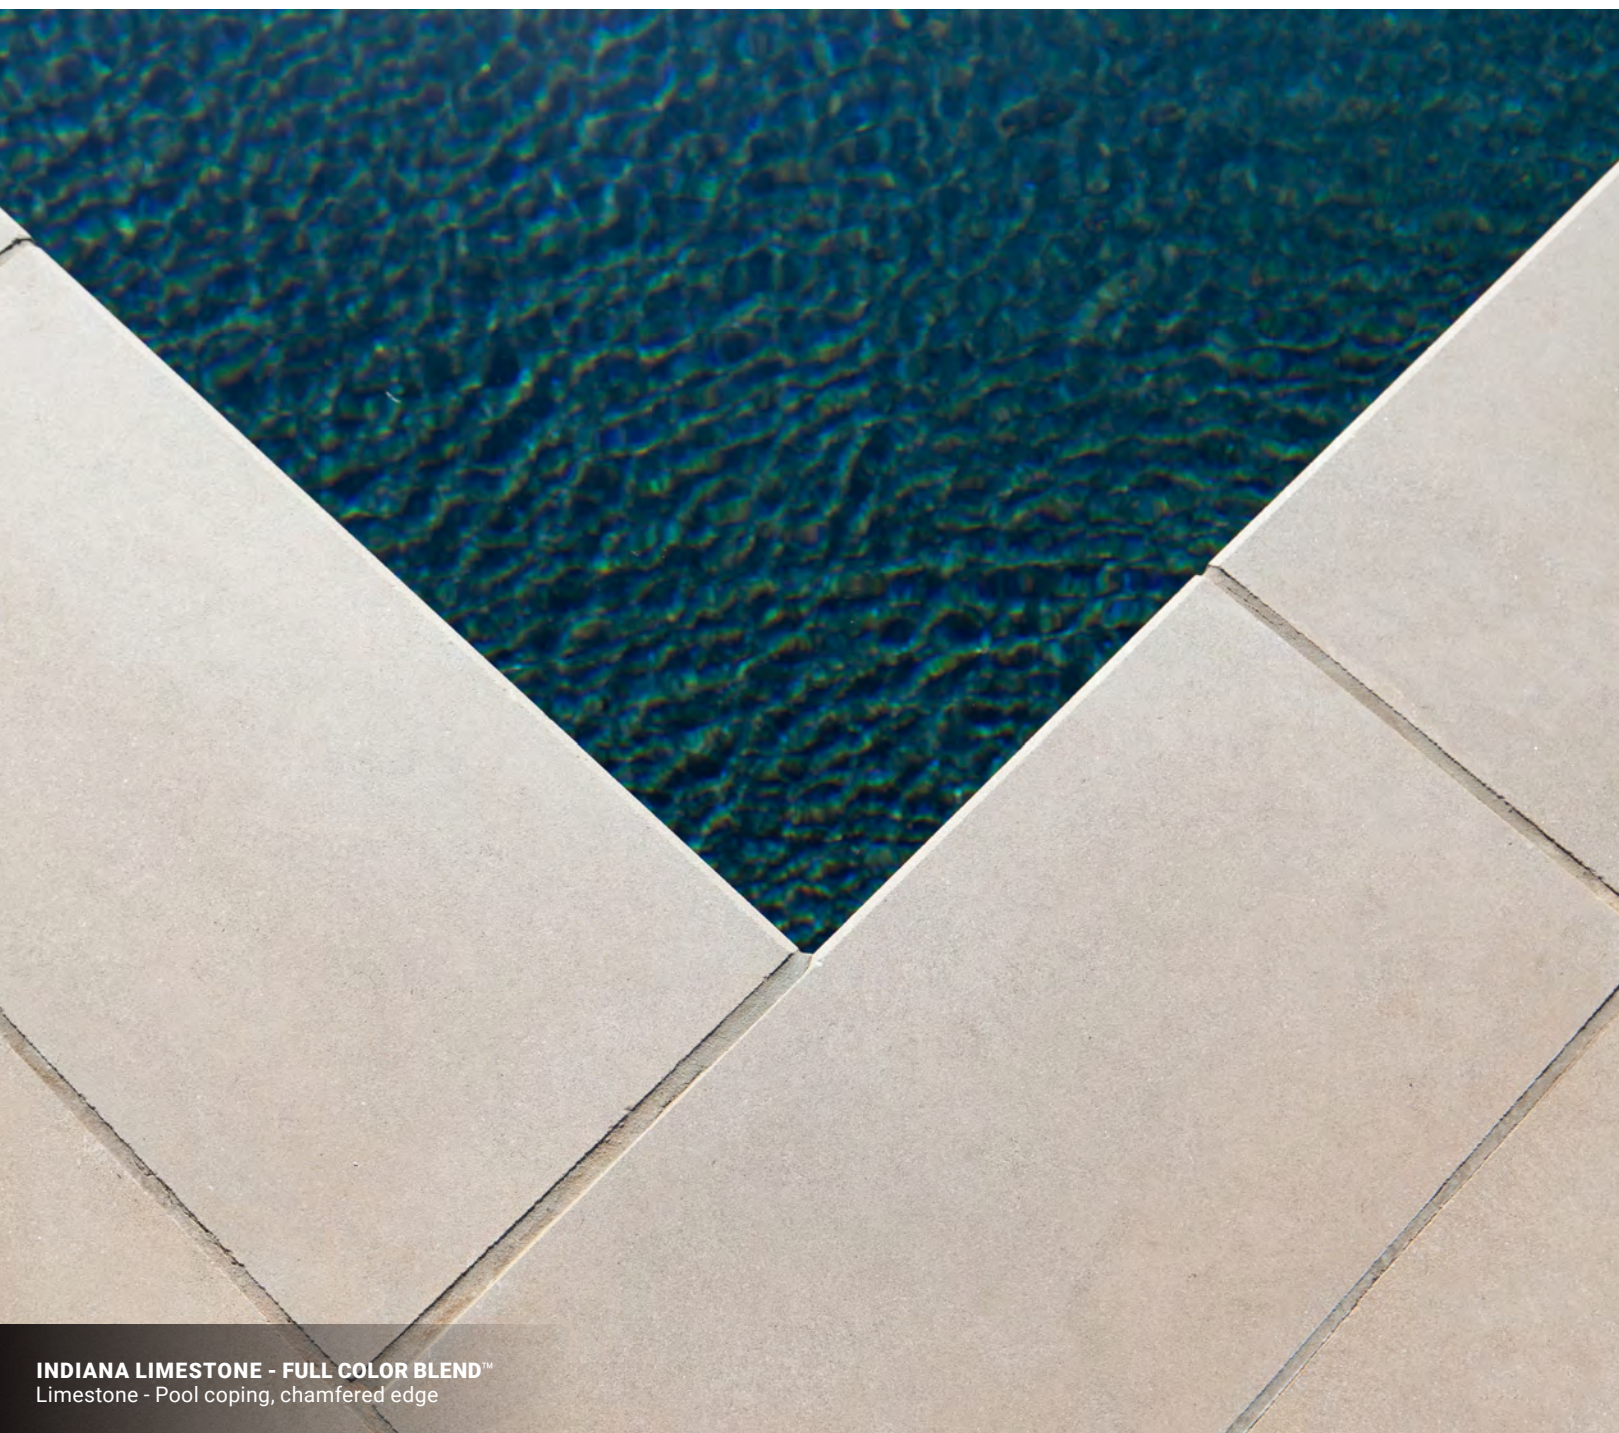

INDIANA LIMESTONE - FULL COLOR BLEND™
Limestone - Pool coping, bull-nosed edge

INDIANA LIMESTONE - FULL COLOR BLEND™
Limestone - Pool coping, chamfered edge

A complement to the surrounding landscape, natural stone pool coping is as practical as it is attractive. Natural stone is durable and resists freeze-thaw cycles.

CHAMFERED EDGE

Dimensions	Thickness
12" x 24"	2 1/4" Limestone 2" Granite 2" Marble
16" x 24"	2 1/4" Limestone 2" Granite 2" Marble

BULL-NOSED EDGE

Dimensions	Thickness
13 1/8" x 48"	2 1/4"

Only available in **INDIANA LIMESTONE - FULL COLOR BLEND™**

STONES

- **INDIANA LIMESTONE - FULL COLOR BLEND™***
  Limestone - Smooth top, Sawn sides
- **INDIANA LIMESTONE - FOSSIL BEIGE™***
  Limestone - Smooth top, Sawn sides
- **NEW CALEDONIA™**
  Granite - Thermal top, Sawn sides
- **EASTERN GRAY™**
  Granite - Thermal top, Sawn sides
- **SAINT HENRY BLACK™**
  Granite - Thermal top, Sawn sides
- **GEORGIA MARBLE™ PEARL GREY™**
  Marble - Sandblasted top, Sawn sides

*Note: Cement-based damp proofing should be applied to the back and all unexposed sides of the peices to protec the limestone from moisture and prevent staining.