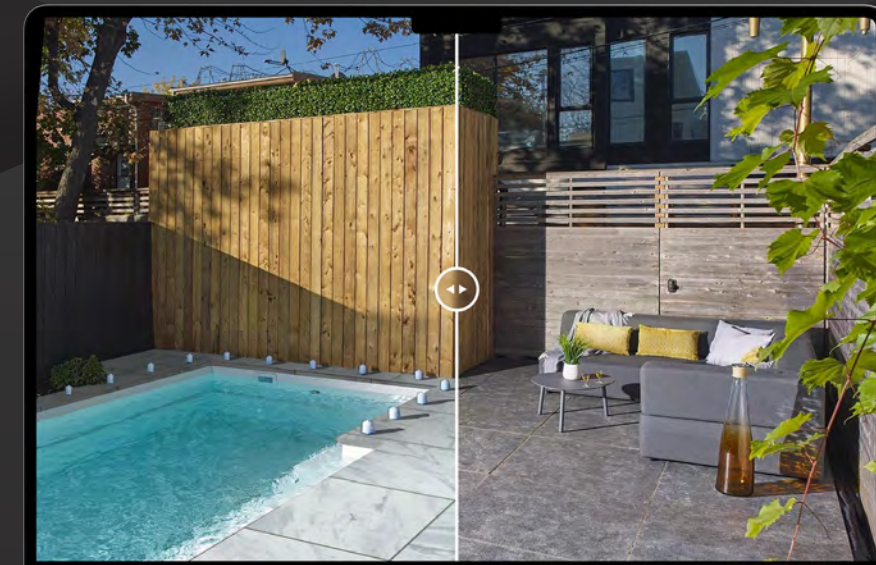

PROJECT VISUALIZER

Scan this QR Code for quick access to our **Project Visualizer Tool**.