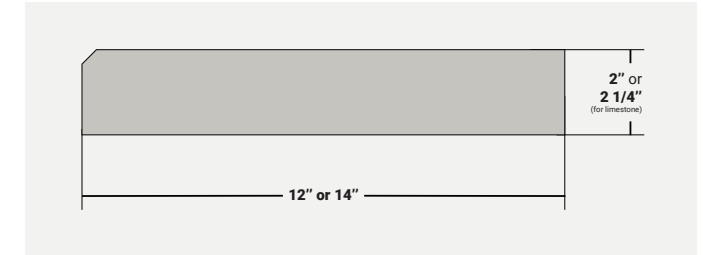

POOL COPING

A complement to the surrounding landscape, natural stone pool coping is as practical as it is attractive. Natural stone is durable and resists freeze-thaw cycles.

CHAMFERED EDGE

Dimensions	Thickness
12" x 24"	2 1/4" Limestone 2" Granite 2" Marble
16" x 24"	2 1/4" Limestone 2" Granite 2" Marble

BULL-NOSED EDGE

Dimensions	Thickness
13 1/8" x 48"	2 1/4"

Only available in **INDIANA LIMESTONE - FULL COLOR BLEND™**

STONES

- **INDIANA LIMESTONE - FULL COLOR BLEND™***
  Limestone - Smooth top, Sawn sides
- **INDIANA LIMESTONE - FOSSIL BEIGE™***
  Limestone - Smooth top, Sawn sides
- **NEW CALEDONIA™**
  Granite - Thermal top, Sawn sides
- **EASTERN GRAY™**
  Granite - Thermal top, Sawn sides
- **SAINT HENRY BLACK™**
  Granite - Thermal top, Sawn sides
- **GEORGIA MARBLE™ PEARL GREY™**
  Marble - Sandblasted top, Sawn sides

*Note: Cement-based damp proofing should be applied to the back and all unexposed sides of the peices to protec the limestone from moisture and prevent staining.