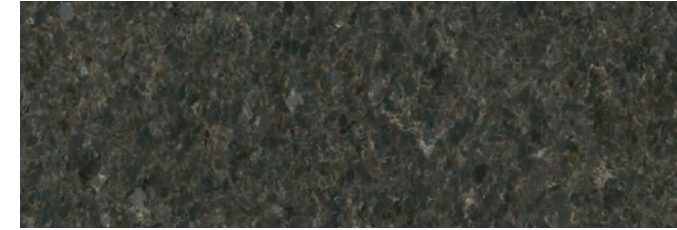

PICASSO™ granite **NEW**
With its neutral hues, this beautiful Canadian stone is a Polycor exclusivity. Consistent and homogenous in color, it is easy to work this stone from every angle. It is recognizable for its neutral background color and thin orange surface veins.