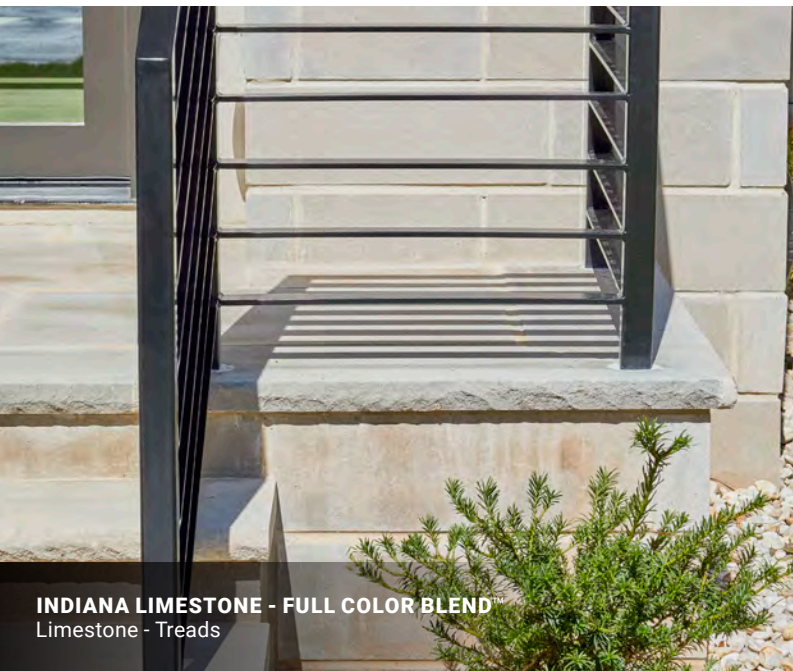

INDIANA LIMESTONE - FULL COLOR BLEND™
Limestone - Treads

INDIANA LIMESTONE - FULL COLOR BLEND™
Limestone - Treads