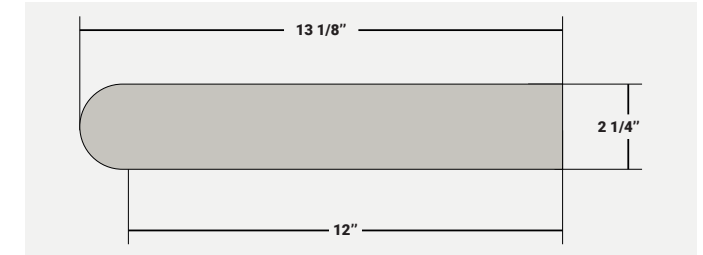

POOL COPING

A complement to the surrounding landscape, natural stone pool coping is as practical as it is attractive. Natural stone is durable and resists freeze-thaw cycles.

CHAMFERED EDGE

Dimensions	Thickness
12" x 24"	2 1/4" Limestone 2" Granite 2" Marble
16" x 24"	2 1/4" Limestone 2" Granite 2" Marble

BULL-NOSED EDGE

Dimensions	Thickness
13 1/8" x 48"	2 1/4"

Only available in **INDIANA LIMESTONE - FULL COLOR BLEND™**

STONES

- **INDIANA LIMESTONE - FULL COLOR BLEND™***
  Limestone - Smooth top, Sawn sides
- **INDIANA LIMESTONE - FOSSIL BEIGE™***
  Limestone - Smooth top, Sawn sides
- **NEW CALEDONIA™**
  Granite - Thermal top, Sawn sides
- **EASTERN GRAY™**
  Granite - Thermal top, Sawn sides
- **SAINT HENRY BLACK™**
  Granite - Thermal top, Sawn sides
- **GEORGIA MARBLE™ PEARL GREY™**
  Marble - Sandblasted top, Sawn sides

*Note: Cement-based damp proofing should be applied to the back and all unexposed sides of the peices to protec the limestone from moisture and prevent staining.